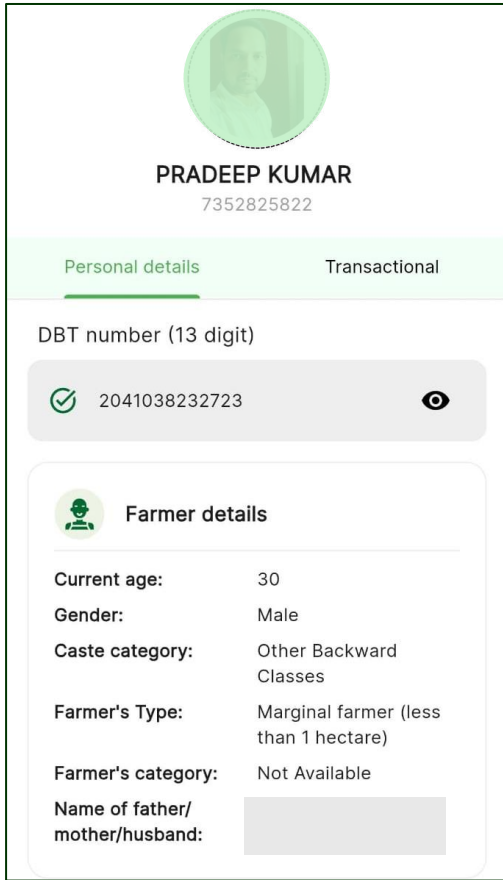

Features (2/3)

Farmer Profile

- Demographic details
- Crop Sown details
- Land details
- Transactions