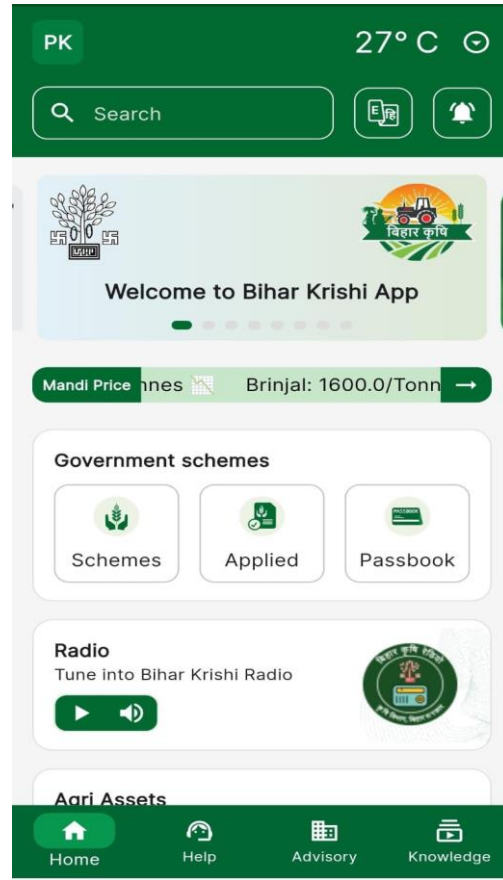

Home Page

- All government schemes & Passbook
- Knowledge
- Agri Assets