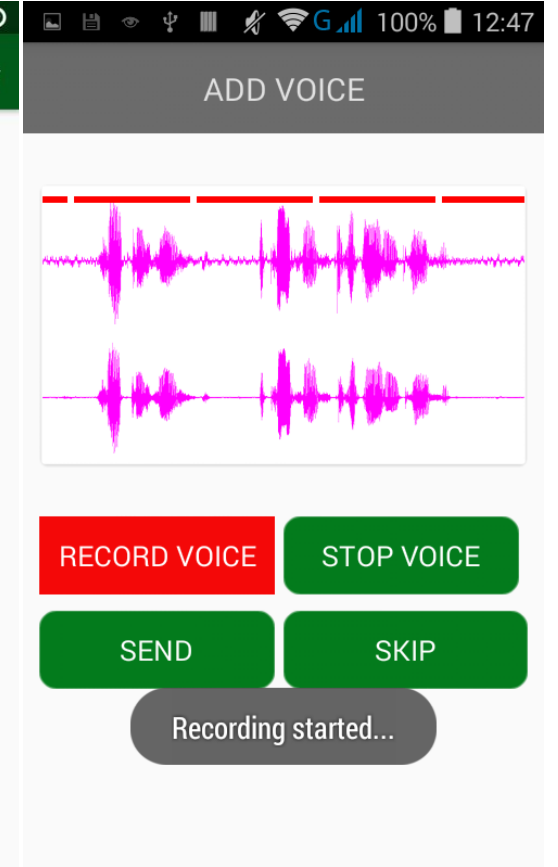

# PM- KISAN

11:24 96%  
← New Farmer Registration

भारत सरकार  
GOVERNMENT OF INDIA  
कृषि एवं किसान कल्याण मंत्रालय  
MINISTRY OF AGRICULTURE & FARMERS WELFARE  
Skip to Main Content

**PM KISAN SAMMAN NIDHI**  
Department of Agriculture and Farmers Welfare  
Ministry of Agriculture and Farmers Welfare  
Government of India